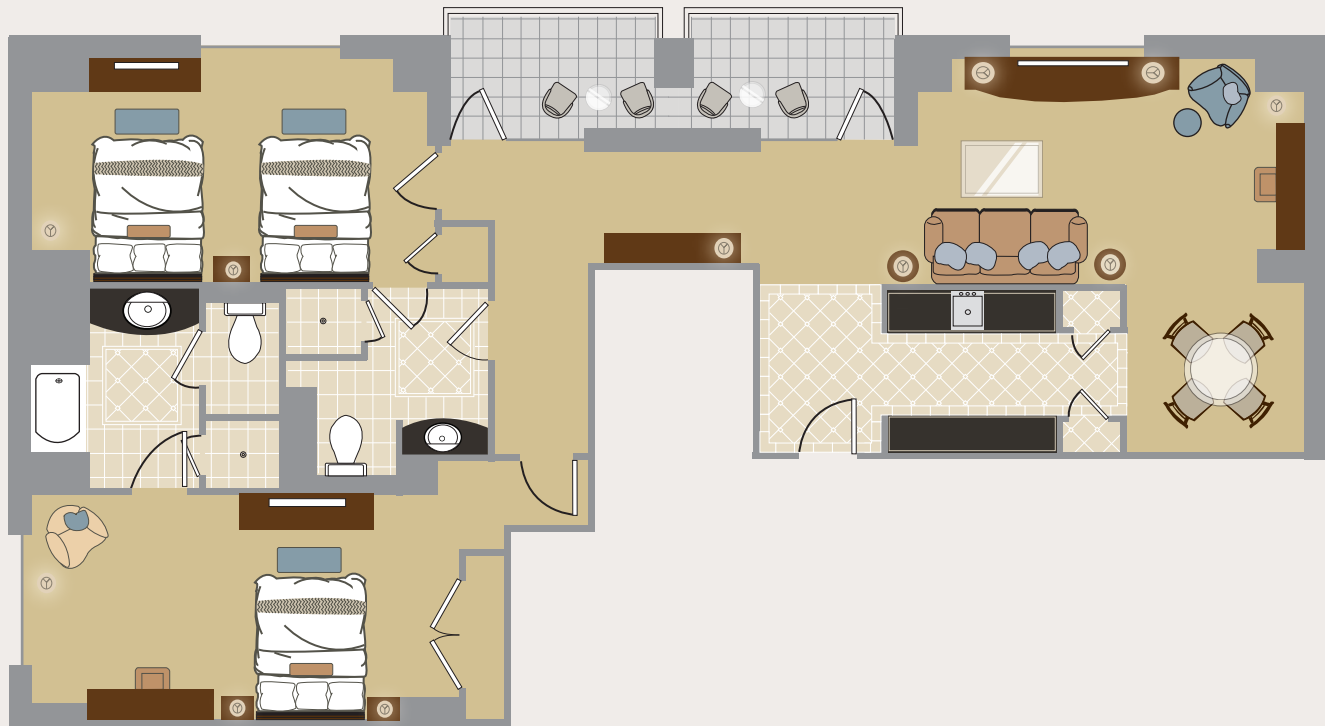

WALDORF
ASTORIA®
ORLANDO

GOVERNOR'S SUITE - 2,228 SQ. FT.

- Spacious living room with a queen-size sleeper sofa
- Dining Area for four
- Executive kitchenette with wine refrigerator
- Luxury Egyptian cotton sheeting/premium linens
- Italian marble bath appointments
- Separate glass shower and soaking tub
- Exclusive bath amenities
- Plush terry bathrobes and slippers
- High-Definition 42-inch LCD Television, Blu-Ray Player with DVD/CD/MP3 capabilities
- Premium Sound System
- Programmable video and premium cable
- Wired and secured wireless internet access
- Alarm clock radio with iPod docking station
- Safe suitable for laptops
- In-Room coffee maker
- Twice daily housekeeping including evening turndown service
- Walk-out furnished balcony
- Corner suite with picturesque views overlooking the Waldorf Astoria Golf Course and Nature Preserve